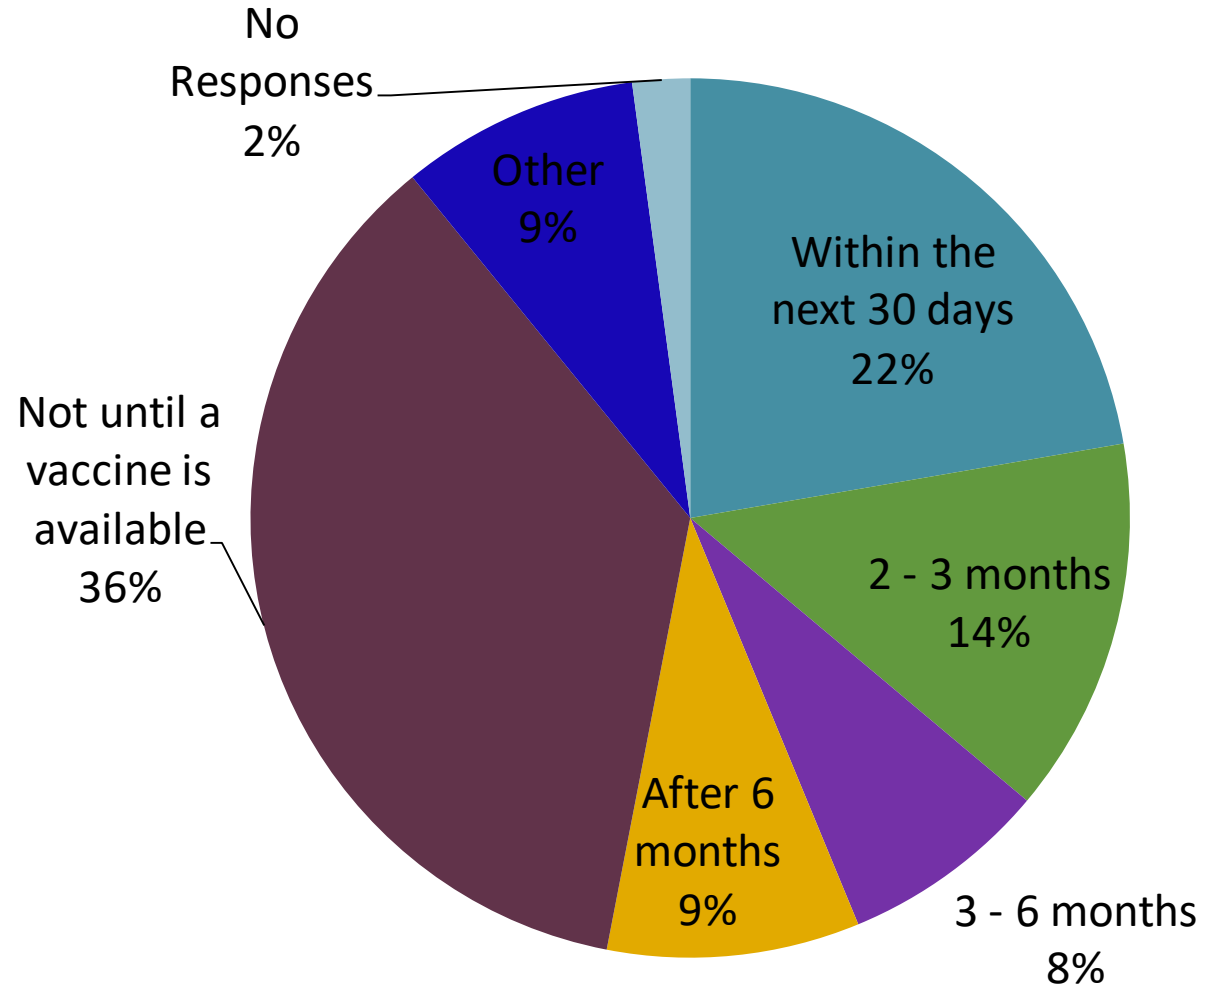

# Martin County Events Coalition

SURVEY RESULTS

AUGUST 2020

# of Responses = 2,315

In collaboration with many other events that happen every year  
in our community.

What is the length of time you would wait to return to indoor or tented events once large gatherings are allowed to resume?

What is the length of time you would wait to return to outdoor events once large gatherings resume?

What is the length of time you would wait to volunteer at events once large gatherings resume?

# When considering attending an event, what factors go into making your decision? (select as many responses as apply)