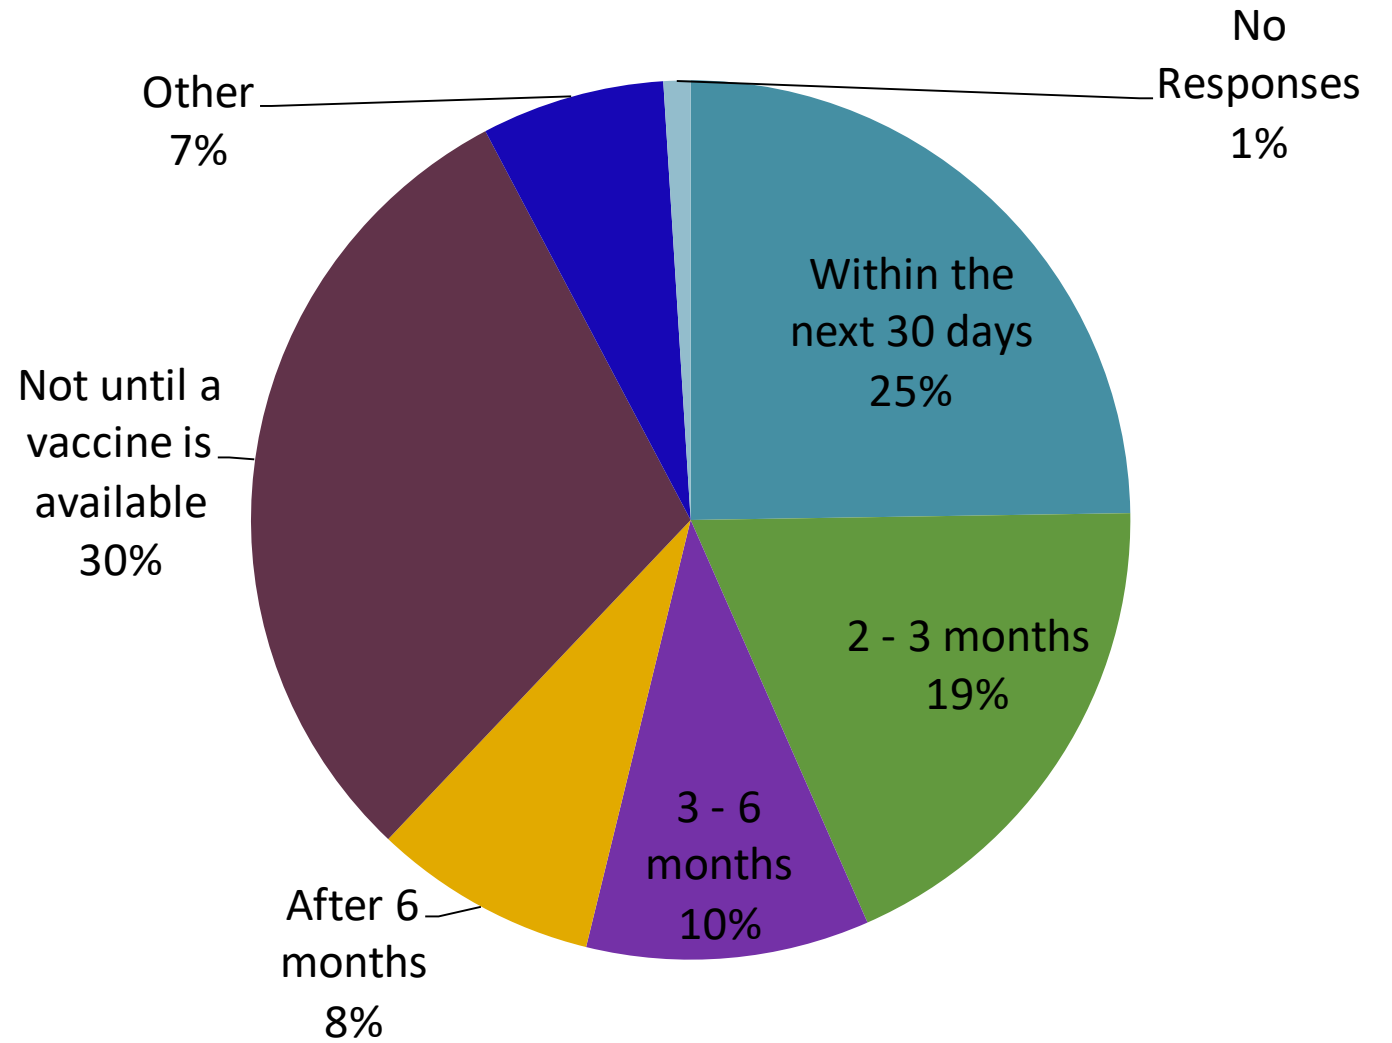

# Martin County Events Coalition

SURVEY RESULTS

AUGUST 2020

# of Responses = 2,315

In collaboration with many other events that happen every year  
in our community.

What is the length of time you would wait to return to indoor or tented events once large gatherings are allowed to resume?

# When considering attending an event, what factors go into making your decision? (select as many responses as apply)