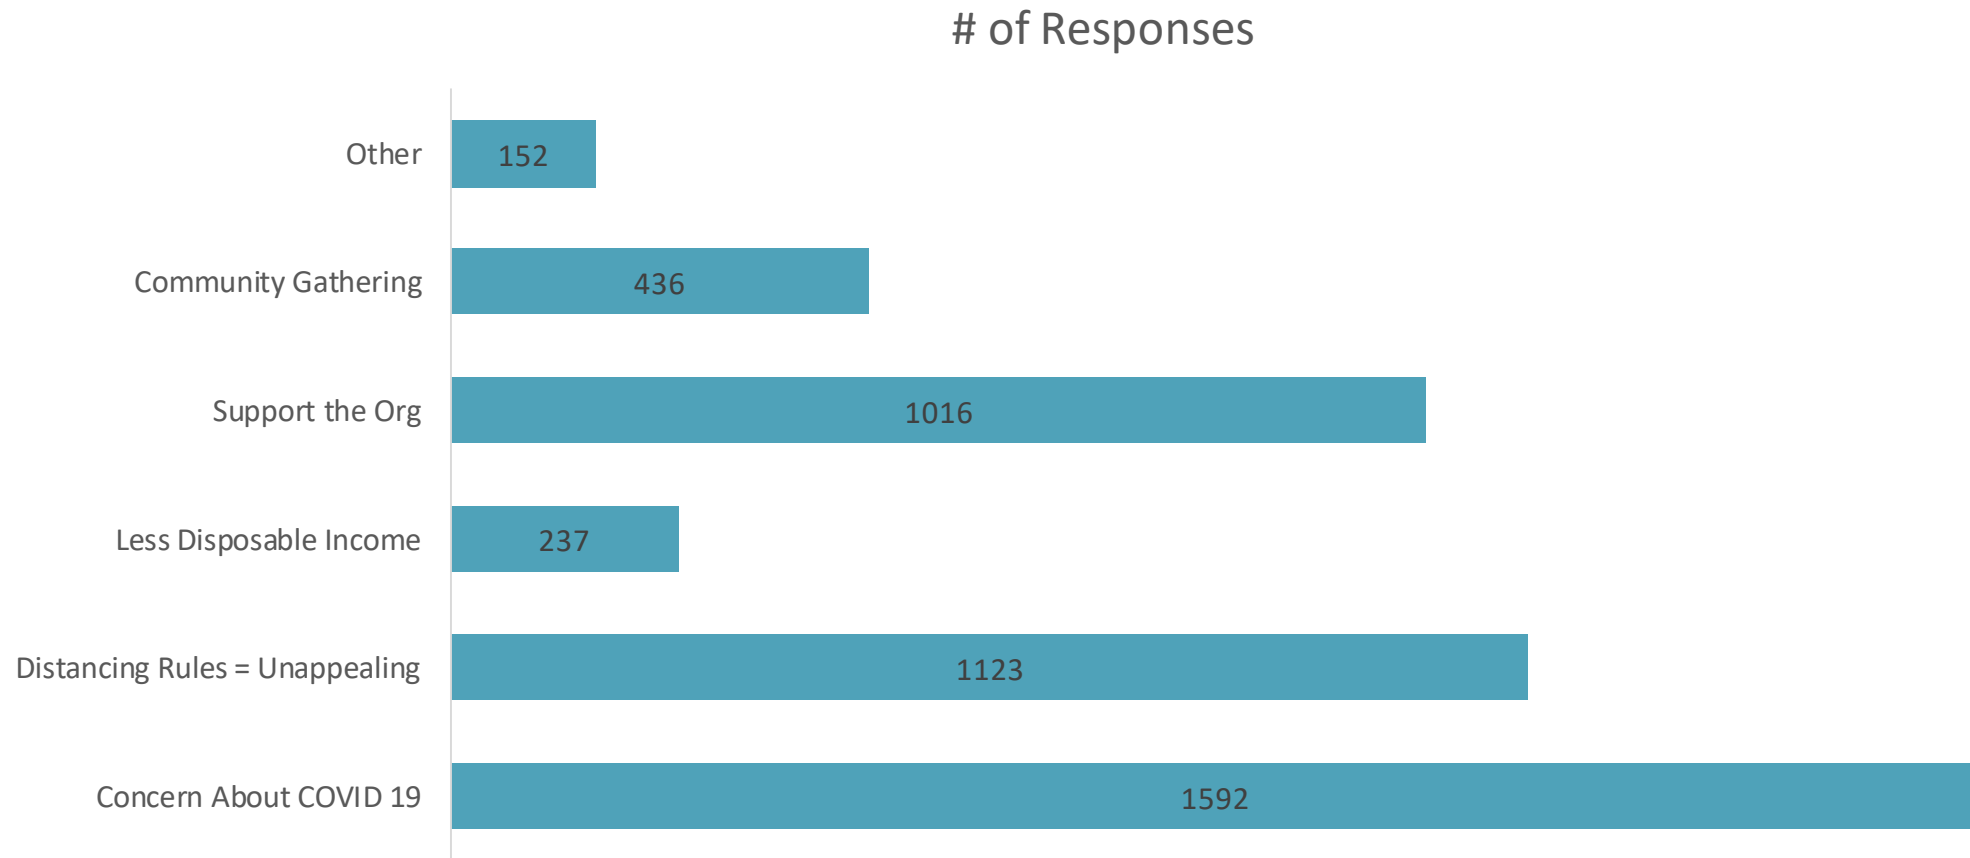

# of Responses = 2,315

In collaboration with many other events that happen every year  
in our community.

What is the length of time you would wait to return to indoor or tented events once large gatherings are allowed to resume?

# When considering attending an event, what factors go into making your decision? (select as many responses as apply)