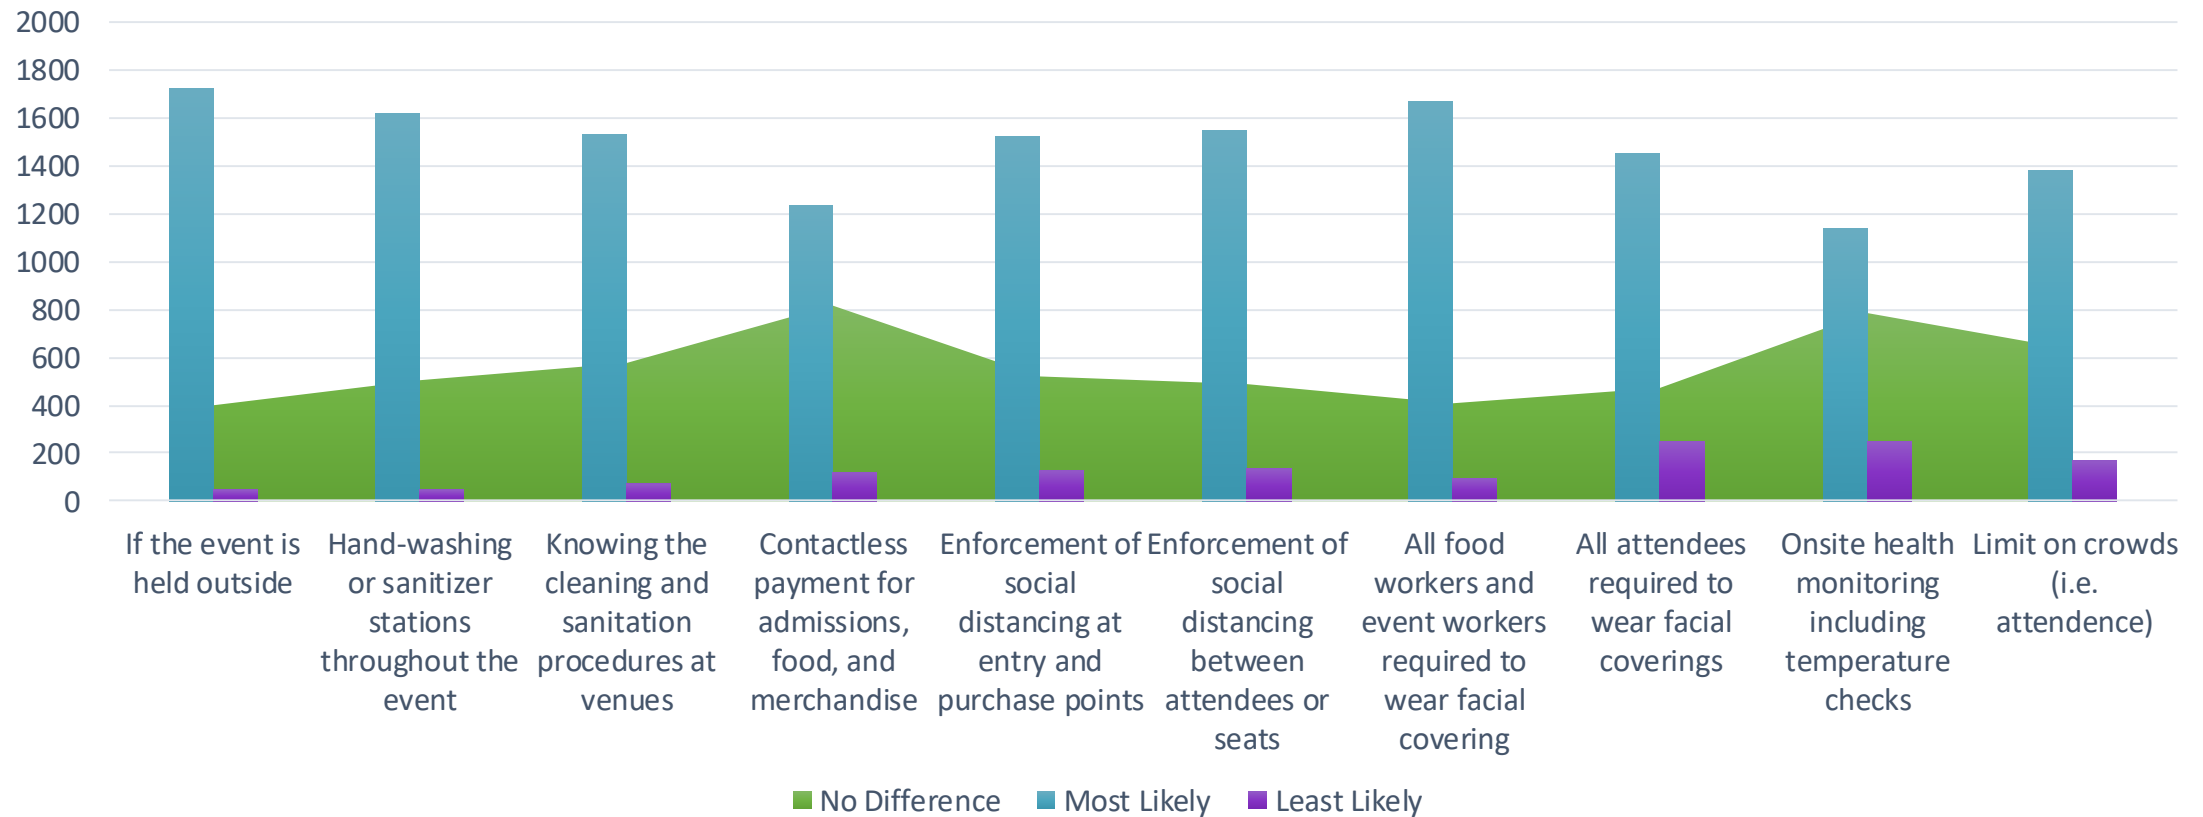

What would make you feel more comfortable attending an event?