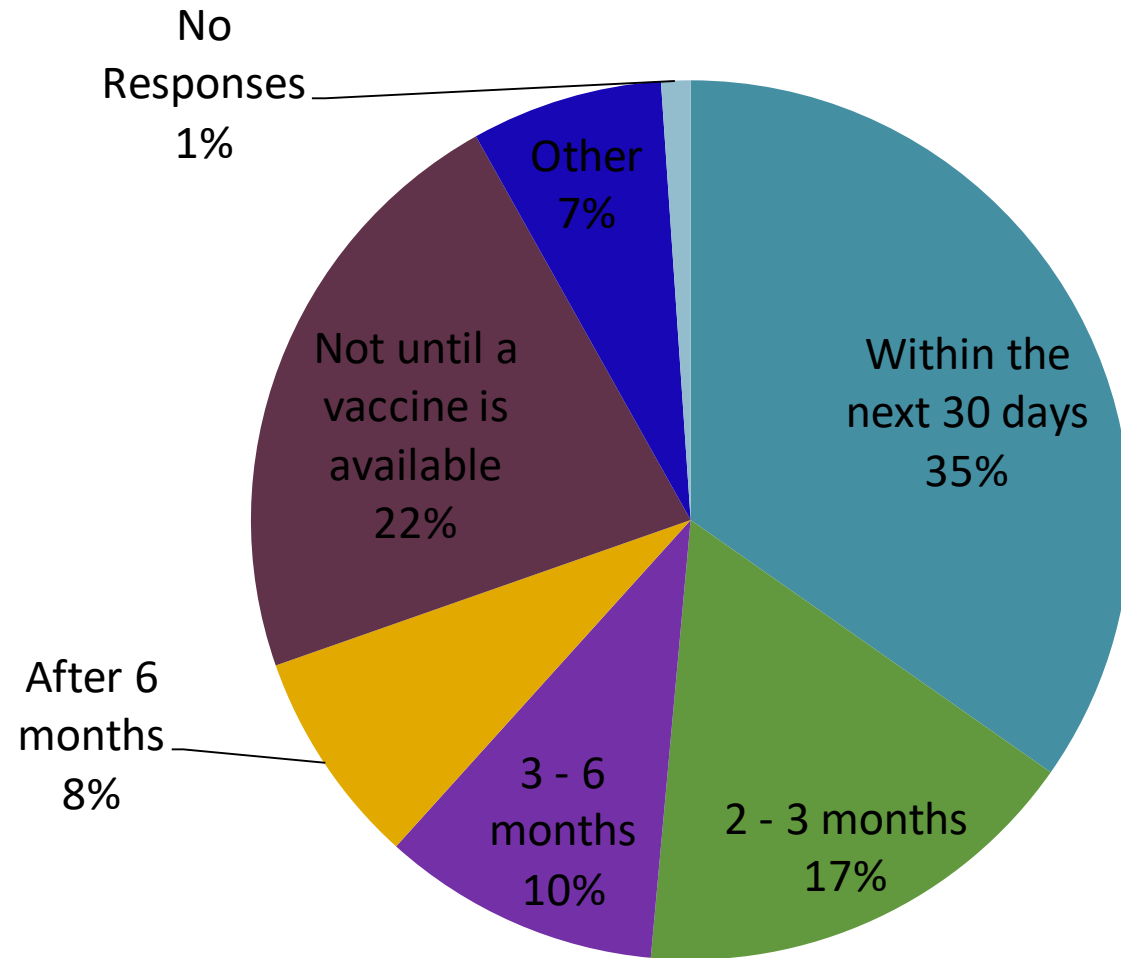

# Martin County Events Coalition

SURVEY RESULTS

AUGUST 2020

# of Responses = 2,315

In collaboration with many other events that happen every year  
in our community.

What is the length of time you would wait to return to indoor or tented events once large gatherings are allowed to resume?

What is the length of time you would wait to return to outdoor events once large gatherings resume?

What is the length of time you would wait to volunteer at events once large gatherings resume?

# When considering attending an event, what factors go into making your decision? (select as many responses as apply)